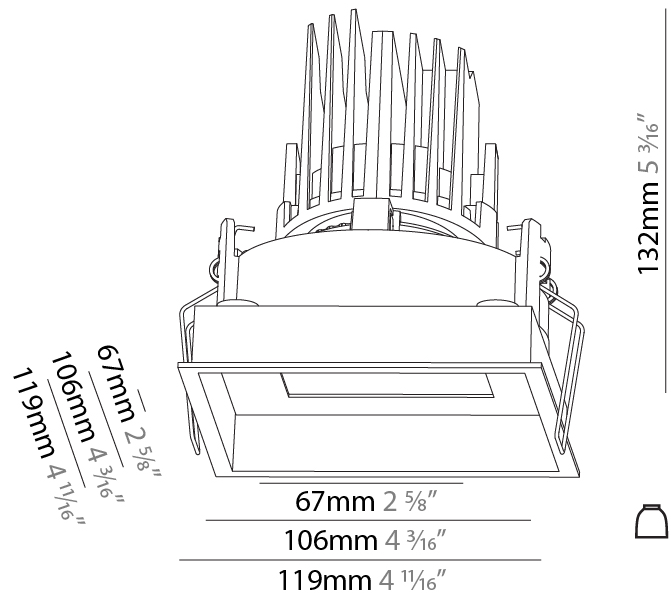

PHYSICAL

Shape: Square
Length (mm): 119
Length (in): 4 11/16
Width (mm): 119
Width (in): 4 11/16
Depth (mm): 132
Depth (in): 5 3/16
Ceiling Thickness (mm): 10 / 12.5 / 15
Ceiling Thickness (in): 3/8 or 1/2 or 9/16
Min. Recessing Depth (mm): 150
Min. Recessing Depth (in): 5 7/8
Light Distribution: Adjustable / Downlight
Weight (kg): 0.607
Weight (lbs): 1.34
Fixture Finish: SSR / BKV / CWI / CRY / HAB / LAG / UFT / ITA / RUA / RUR / MIC / FTG / MYG / TWT / LOD / PUS / FRO / FUP / KIA / POP / BLS / SPG / MEY / GOH / GUM / CHC / COM / ABZ / JAG / OBR / MOS / ROR
Fixture Material: Aluminum Die Cast
Cut-out Measurements: 114mm / 4 1/2" x 114mm / 4 1/2"

ELECTRICAL

Lamp Type: LED (Zhaga Standard)
Input Wattage (W): 16.5
Total Output Wattage (W): 14
Dimming: Tri-Mode (Non-Dimming and Phase Dimming (120Vac only) and 0-10V Dimming)
Driver Included: No
Driver Location: Recessed Housing
Driver Type: Constant Current - Universal
Driver Class: Class 2
Input Voltage (V): 120 - 277
Constant Current (MA): 500

LED

Number of LEDs: 1
Color Temperature (°K): 2700 / 3000 / 3500 / 4000
Max. Delivered Lumen (lm): 940 / 980 / 1029 / 1050
Nominal Lumen (lm): 1386 / 1438 / 1511 / 1542
CRI: >90 CRI

OPTICAL

Reflector: 20 / 40 / 60
Adjustability: Rotational 355°; Tilt 30°

RATINGS AND CERTIFICATIONS

Certified By: Certified for North American Standards
IP rating: IP20