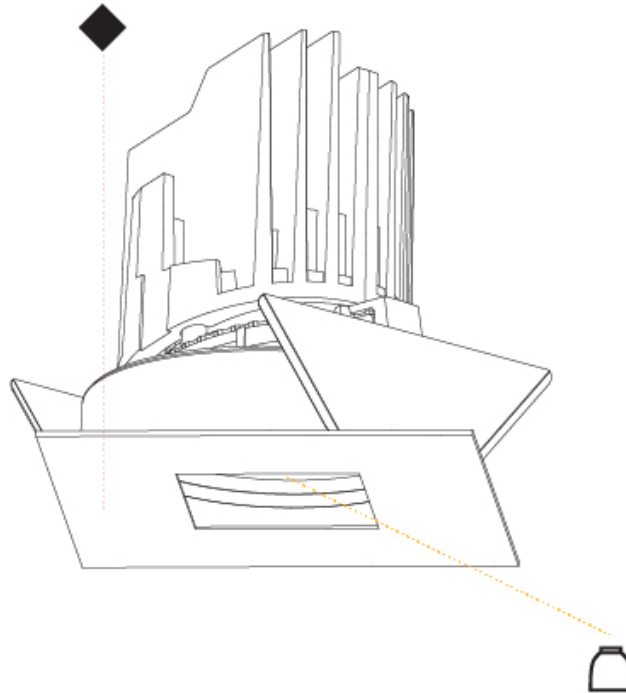

BIONIQ SQUARE PINHOLE RECESSED

A35377-

PROJECT

TYPE

SPECIFIER

QUANTITY

DATE