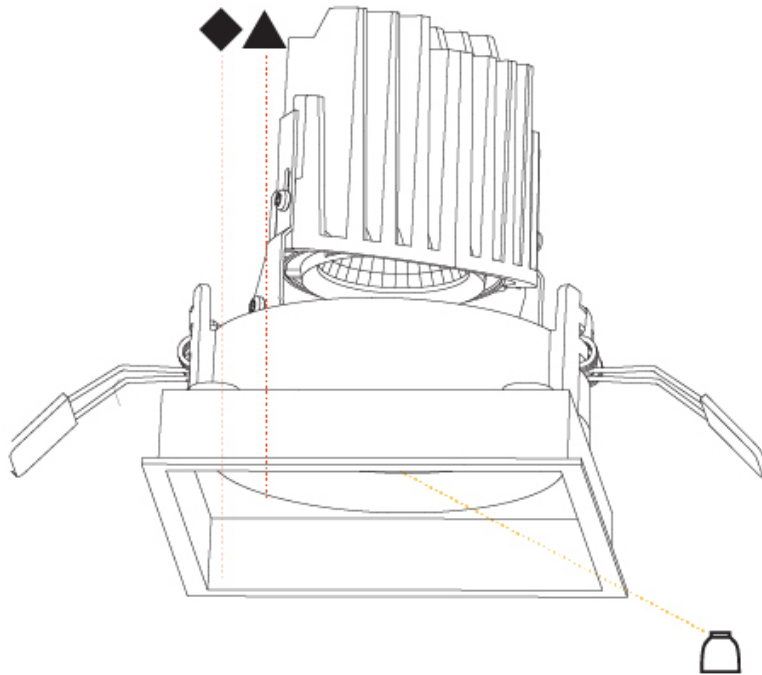

BIONIQ SQUARE ADJUSTABLE RECESSED

A35356-

PROJECT _____

TYPE _____

SPECIFIER _____

QUANTITY _____

DATE _____

A