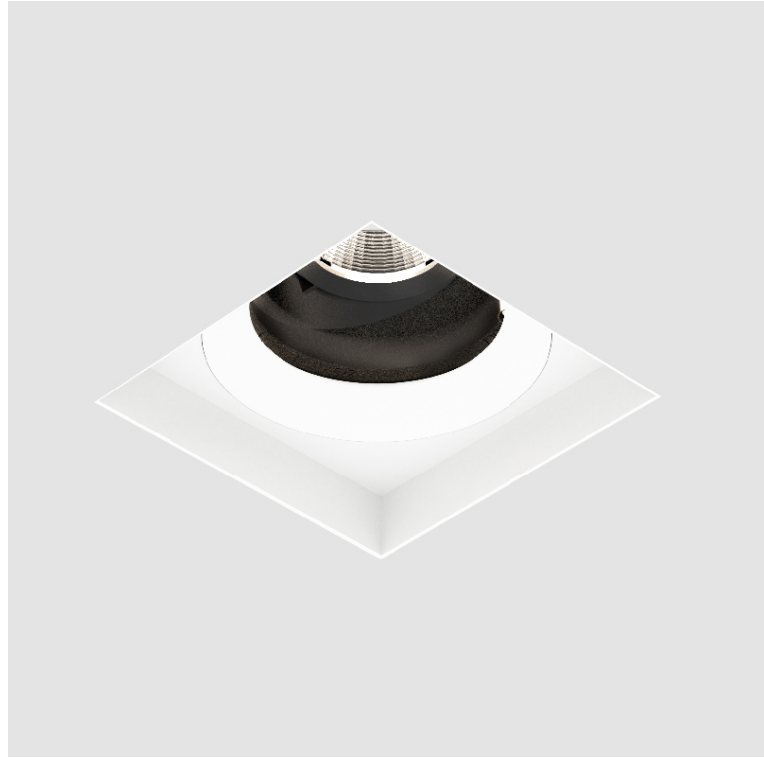

ELECTRICAL

Lamp Type: LED (Zhaga Standard)
Input Wattage (W): 16.5
Total Output Wattage (W): 14.5
Dimming: Tri-Mode (Non-Dimming and Phase Dimming (120Vac only) and 0-10V Dimming)
Driver Included: No
Driver Location: Recessed Housing
Driver Type: Constant Current - Universal
Driver Class: Class 2
Housing: See components
Input Voltage (V): 120 - 277
Constant Current (MA): 500

LED

Number of LEDs: 1
Color Temperature (°K): 2700 / 3000 / 3500 / 4000
Max. Delivered Lumen (lm): 940 / 980 / 1029 / 1050
Nominal Lumen (lm): 1386 / 1438 / 1511 / 1542
CRI: >90 CRI
Efficiency (%): 87.9 / 88.4 / 87.9
Lamp Life (hrs): 50000
Upon Request: RGB-W Tunable White Special Color Temperature Special LED

OPTICAL

Reflector: 20 / 40 / 60
Adjustability: Rotational 355°; Tilt 30°
Upon Request: Special Beam Angles

RATINGS AND CERTIFICATIONS

Zaneen Lighting Inc. © 2024, T 1-800-388-3382, F 416-247-9319, www.zaneen.com

Available for international specifications by adding "INT" at the end of the existing Model #. For assistance on 'custom' specifications, contact zteam@zaneen.com. In a constant effort to supply the best product, we reserve the right to change specifications or materials without notice. The most recent specification sheets are found at zaneen.com
IP rating: IP20