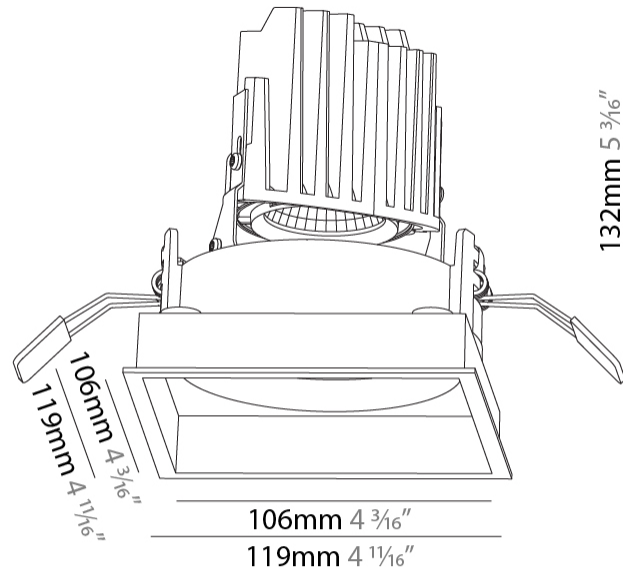

PHYSICAL

Shape: Square
Length (mm): 119
Length (in): 4 11/16
Width (mm): 119
Width (in): 4 11/16
Depth (mm): 132
Depth (in): 5 3/16
Ceiling Thickness (mm): 10 / 12.5 / 15
Ceiling Thickness (in): 3/8 or 1/2 or 9/16
Min. Recessing Depth (mm): 150
Min. Recessing Depth (in): 5 7/8
Light Distribution: Adjustable / Downlight
Weight (kg): 0.542
Weight (lbs): 1.2
Fixture Finish: SSR / BKV / CWI / CRY / HAB / LAG / UFT / ITA / RUA / RUR / MIC / FTG / MYG / TWT / LOD / PUS / FRO / FUP / KIA / POP / BLS / SPG / MEY / GOH / GUM / CHC / COM / ABZ / JAG / OBR / MOS / ROR
Fixture Material: Aluminum Die Cast
Cut-out Measurements: 114mm / 4 1/2" x 114mm / 4 1/2"

ELECTRICAL

Lamp Type: LED
Input Wattage (W): 16.5
Total Output Wattage (W): 14
Dimming: Tri-Mode (Non-Dimming and Phase Dimming (120Vac only) and 0-10V Dimming)
Driver Included: No
Driver Location: Recessed Housing
Driver Type: Constant Current - Universal
Driver Class: Class 2
Housing: See components
Input Voltage (V): 120 - 277
Constant Current (MA): 500

LED

Number of LEDs: 1
Color Temperature (°K): 2700 / 3000 / 3500 / 4000
Max. Delivered Lumen (lm): 940 / 980 / 1029 / 1050
Nominal Lumen (lm): 1386 / 1438 / 1511 / 1542
CRI: >90 CRI
Lamp Life (hrs): 50000

OPTICAL

Reflector°: 20 / 40 / 60
Adjustability: Rotational 355°; Tilt 30°

RATINGS AND CERTIFICATIONS

Certified By: Certified for North American Standards
IP rating: IP20