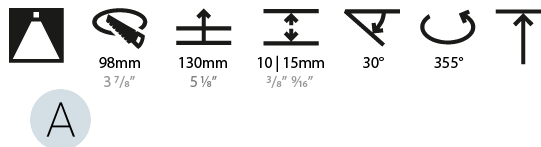

PHYSICAL

Shape: Square
Length (mm): 107
Length (in): 4 ³/₁₆"
Width (mm): 107
Width (in): 4 ³/₁₆"
Depth (mm): 112
Depth (in): 4 ⁷/₁₆"
Ceiling Thickness (mm): 10 / 12.5 / 15
Ceiling Thickness (in): 3/8 or 1/2 or 9/16
Min. Recessing Depth (mm): 130
Min. Recessing Depth (in): 5 ¹/₈"
Light Distribution: Adjustable / Downlight
Weight (kg): 0.479
Weight (lbs): 1.06
Fixture Finish: SSR / BKV / CWI / CRY / HAB / LAG / UFT / ITA / RUA / RUR / MIC / FTG / MYG / TWT / LOD / PUS / FRO / FUP / KIA / POP / BLS / SPG / MEY / GOH / GUM / CHC / COM / ABZ / JAG / OBR / MOS / ROR
Fixture Material: Aluminum Die Cast
Cut-out Measurements: 98mm / 3 7/8"

ELECTRICAL

Lamp Type: LED (Zhaga Standard)
Input Wattage (W): 16.5
Total Output Wattage (W): 14
Dimming: Tri-Mode (Non-Dimming and Phase Dimming (120Vac only) and 0-10V Dimming)
Driver Included: No
Driver Location: Recessed Housing
Driver Type: Constant Current - Universal
Driver Class: Class 2
Housing: See components
Input Voltage (V): 120 - 277
Constant Current (MA): 500

LED

Number of LEDs: 1
Color Temperature (°K): 2700 / 3000 / 3500 / 4000
Max. Delivered Lumen (lm): 940 / 980 / 1029 / 1050
Nominal Lumen (lm): 1386 / 1438 / 1511 / 1542
CRI: >90 CRI
Lamp Life (hrs): 50000

OPTICAL

Reflector°: 20 / 40 / 60
Adjustability: Rotational 355°; Tilt 30°

RATINGS AND CERTIFICATIONS

Certified By: Certified for North American Standards
IP rating: IP20