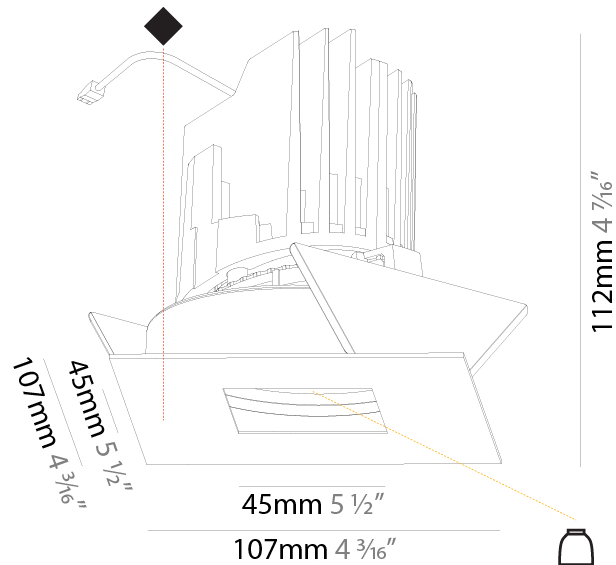

PHYSICAL

Shape: Square
Length (mm): 107
Length (in): 4 ³/₁₆"
Width (mm): 107
Width (in): 4 ³/₁₆"
Depth (mm): 112
Depth (in): 4 ⁷/₁₆"
Ceiling Thickness (mm): 10 / 12.5 / 15
Ceiling Thickness (in): 3/8 or 1/2 or 9/16
Min. Recessing Depth (mm): 130
Min. Recessing Depth (in): 5 ¹/₈"
Light Distribution: Adjustable / Downlight
Weight (kg): 0.479
Weight (lbs): 1.06
Fixture Finish: SSR / BKV / CWI / CRY / HAB / LAG / UFT / ITA / RUA / RUR / MIC / FTG / MYG / TWT / LOD / PUS / FRO / FUP / KIA / POP / BLS / SPG / MEY / GOH / GUM / CHC / COM / ABZ / JAG / OBR / MOS / ROR
Fixture Material: Aluminum Die Cast
Cut-out Measurements: 98mm / 3 7/8"

ELECTRICAL

Lamp Type: LED (Zhaga Standard)
Input Wattage (W): 16.5
Total Output Wattage (W): 14
Dimming: Tri-Mode (Non-Dimming and Phase Dimming (120Vac only) and 0-10V Dimming)
Driver Included: No
Driver Location: Recessed Housing
Driver Type: Constant Current - Universal
Driver Class: Class 2
Housing: See components
Input Voltage (V): 120 - 277
Constant Current (MA): 500

LED

Number of LEDs: 1
Color Temperature (°K): 2700 / 3000 / 3500 / 4000
Max. Delivered Lumen (lm): 940 / 980 / 1029 / 1050
Nominal Lumen (lm): 1386 / 1438 / 1511 / 1542
CRI: >90 CRI
Lamp Life (hrs): 50000

OPTICAL

Reflector°: 20 / 40 / 60
Adjustability: Rotational 355°; Tilt 30°

RATINGS AND CERTIFICATIONS

Certified By: Certified for North American Standards
IP rating: IP20