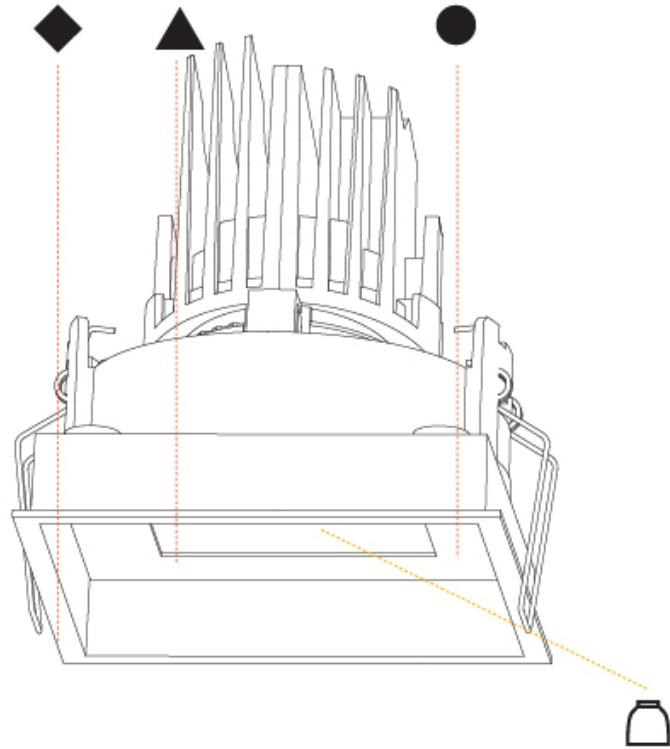

BIONIQ SQUARE ADJUSTABLE COMFORT RECESSED

A35362-

For Color / Finish Chart & Symbology see Appendix or product page downloadable area.

	27K	35K	30K	40K	°K
Color Temperature	2700K	3500K	3000K	4000K	
Reflector	20	40	60		
	20°	40°	60°		

ORDER-EXAMPLE: °K

L3XXXX- 02 02 02 30K 20

Black Black Black 3000K 20°