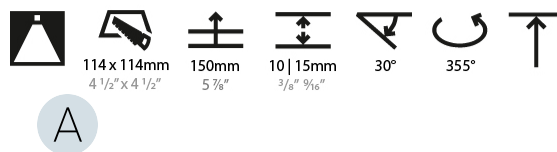

PHYSICAL

Shape: Square
Length (mm): 119
Length (in): 4 11/16
Width (mm): 119
Width (in): 4 11/16
Depth (mm): 132
Depth (in): 5 3/16
Ceiling Thickness (mm): 10 / 12.5 / 15
Ceiling Thickness (in): 3/8 or 1/2 or 9/16
Min. Recessing Depth (mm): 150
Min. Recessing Depth (in): 5 7/8
Light Distribution: Adjustable / Downlight
Weight (kg): 0.542
Weight (lbs): 1.2
Fixture Finish: SSR / BKV / CWI / CRY / HAB / LAG / UFT / ITA / RUA / RUR / MIC / FTG / MYG / TWT / LOD / PUS / FRO / FUP / KIA / POP / BLS / SPG / MEY / GOH / GUM / CHC / COM / ABZ / JAG / OBR / MOS / ROR
Fixture Material: Aluminum Die Cast
Cut-out Measurements: 114mm / 4 1/2" x 114mm / 4 1/2"

ELECTRICAL

Lamp Type: LED
Input Wattage (W): 16.5
Total Output Wattage (W): 14
Dimming: Tri-Mode (Non-Dimming and Phase Dimming (120Vac only) and 0-10V Dimming)
Driver Included: No
Driver Location: Recessed Housing
Driver Type: Constant Current - Universal
Driver Class: Class 2
Housing: See components
Input Voltage (V): 120 - 277
Constant Current (MA): 500

LED

Number of LEDs: 1
Color Temperature (°K): 2700 / 3000 / 3500 / 4000
Max. Delivered Lumen (lm): 940 / 980 / 1029 / 1050
Nominal Lumen (lm): 1386 / 1438 / 1511 / 1542
CRI: >90 CRI
Lamp Life (hrs): 50000

OPTICAL

Reflector°: 20 / 40 / 60
Adjustability: Rotational 355°; Tilt 30°

RATINGS AND CERTIFICATIONS

Certified By: Certified for North American Standards
IP rating: IP20