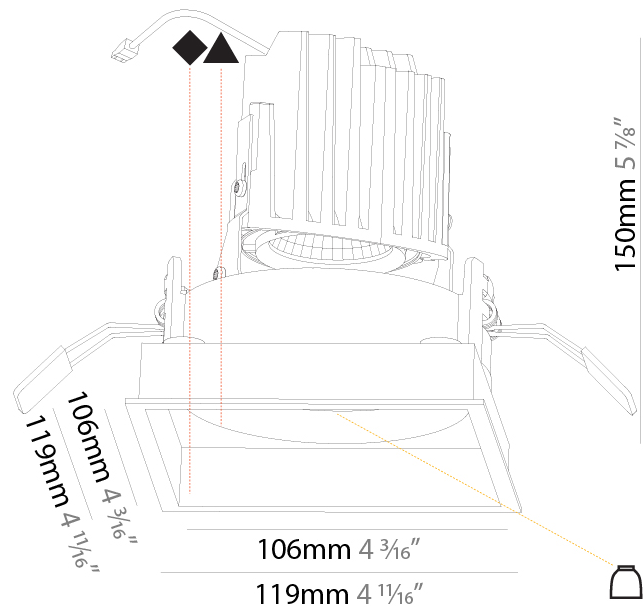

Series: Bioniq
Subseries: Bioniq Square Deep
Brand: Prolicht
Division: Architectural
Mounting Type: Recessed
Mounting Location: Ceiling
Subcategory: Downlight

PHYSICAL

Shape: Square
Length (mm): 119
Length (in): 4 11/16
Width (mm): 119
Width (in): 4 11/16
Depth (mm): 150
Depth (in): 5 7/8
Ceiling Thickness (mm): 10 / 12.5 / 15
Ceiling Thickness (in): 3/8 or 1/2 or 9/16
Min. Recessing Depth (mm): 170
Min. Recessing Depth (in): 6 11/16
Light Distribution: Downlight
Weight (kg): 0.626
Weight (lbs): 1.38
Fixture Finish: SSR / BKV / CWI / CRY / HAB / LAG / UFT / ITA / RUA / RUR / MIC / FTG / MYG / TWT / LOD / PUS / FRO / FUP / KIA / POP / BLS / SPG / MEY / GOH / GUM / CHC / COM / ABZ / JAG / OBR / MOS / ROR
Fixture Material: Aluminum Die Cast
Cut-out Measurements: 114mm / 4 1/2" x 114mm / 4 1/2"

ELECTRICAL

Lamp Type: LED (Zhaga Standard)
Input Wattage (W): 16.5
Total Output Wattage (W): 14
Dimming: Tri-Mode (Non-Dimming and Phase Dimming (120Vac only) and 0-10V Dimming)
Driver Included: No
Driver Location: Recessed Housing
Driver Type: Constant Current - Universal
Driver Class: Class 2
Input Voltage (V): 120 - 277
Constant Current (MA): 500

LED

Number of LEDs: 1
Color Temperature (°K): 2700 / 3000 / 3500 / 4000
Max. Delivered Lumen (lm): 940 / 980 / 1029 / 1050
Nominal Lumen (lm): 1386 / 1438 / 1511 / 1542
CRI: >90 CRI

OPTICAL

Reflector: 20 / 40 / 60

RATINGS AND CERTIFICATIONS

Certified By: Certified for North American Standards
IP rating: IP20